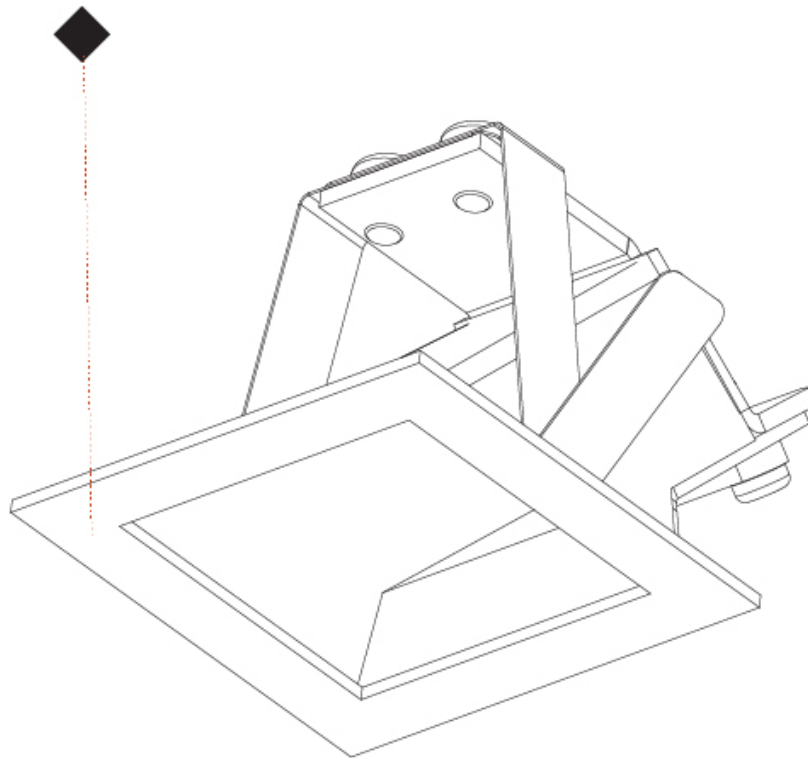

DELIGHT GOOO! RECESSED

A35644-

PROJECT	_____
TYPE	_____
SPECIFIER	_____
QUANTITY	_____
DATE	_____